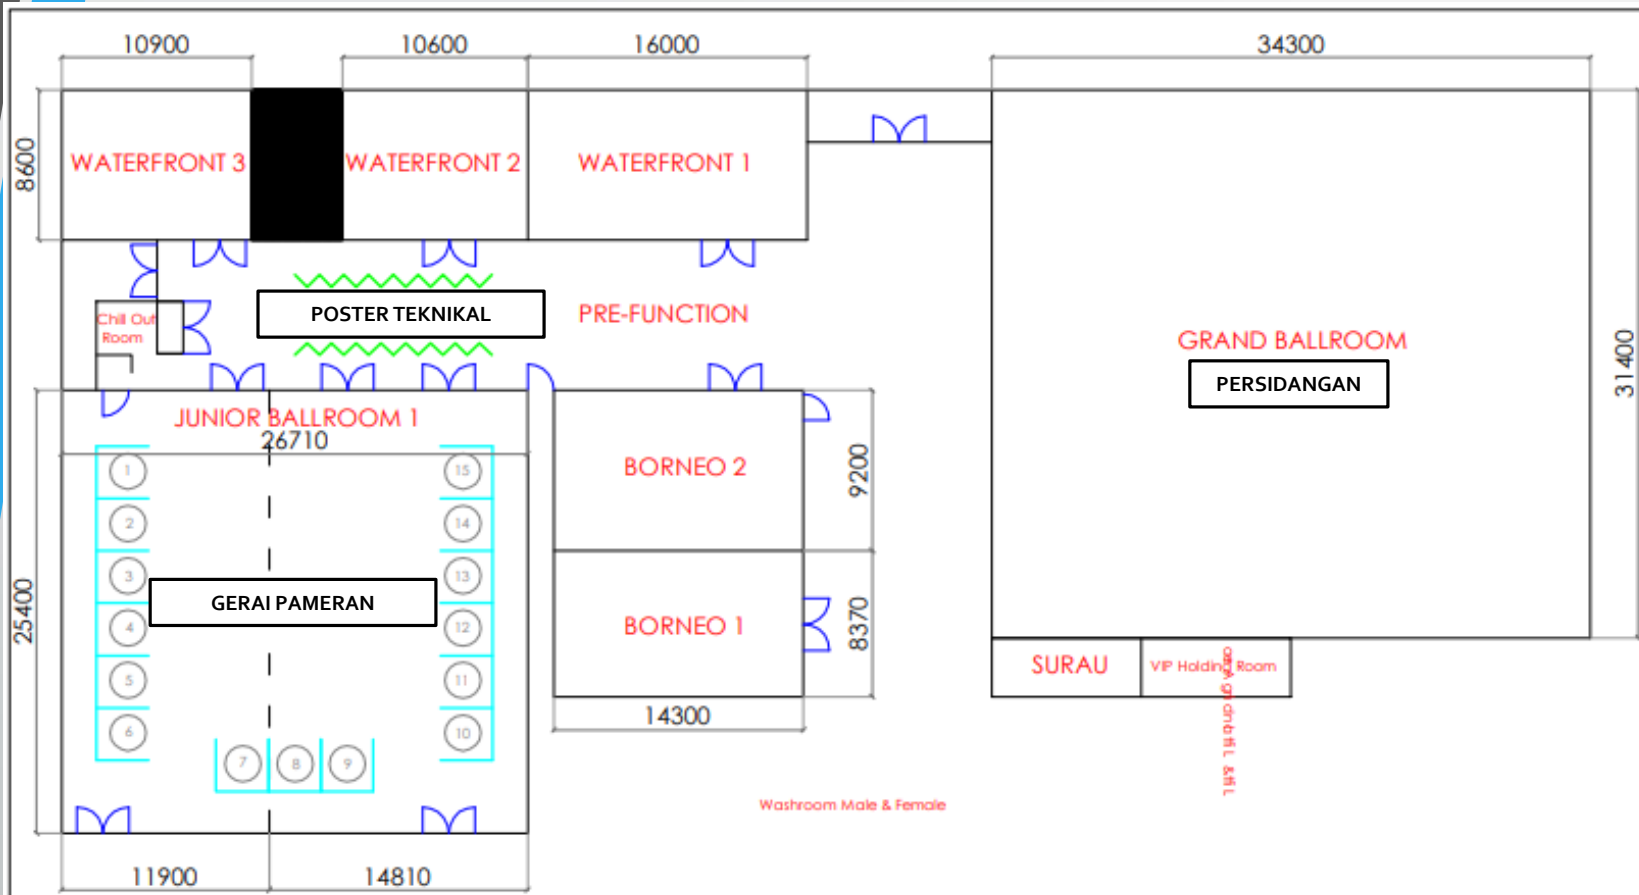

PELAN LAYOUT PERSIDANGAN

LEGEND :

 POSTER PANEL
SIZE : 1000mm X 2490mm

 BOOTH PANEL
SIZE : 3000mm X 3000mm

 **DETAIL 'A'**

 **Plan View**

 **Elevation View**

* ALL DIMENSIONS ARE IN MILIMETER (MM)